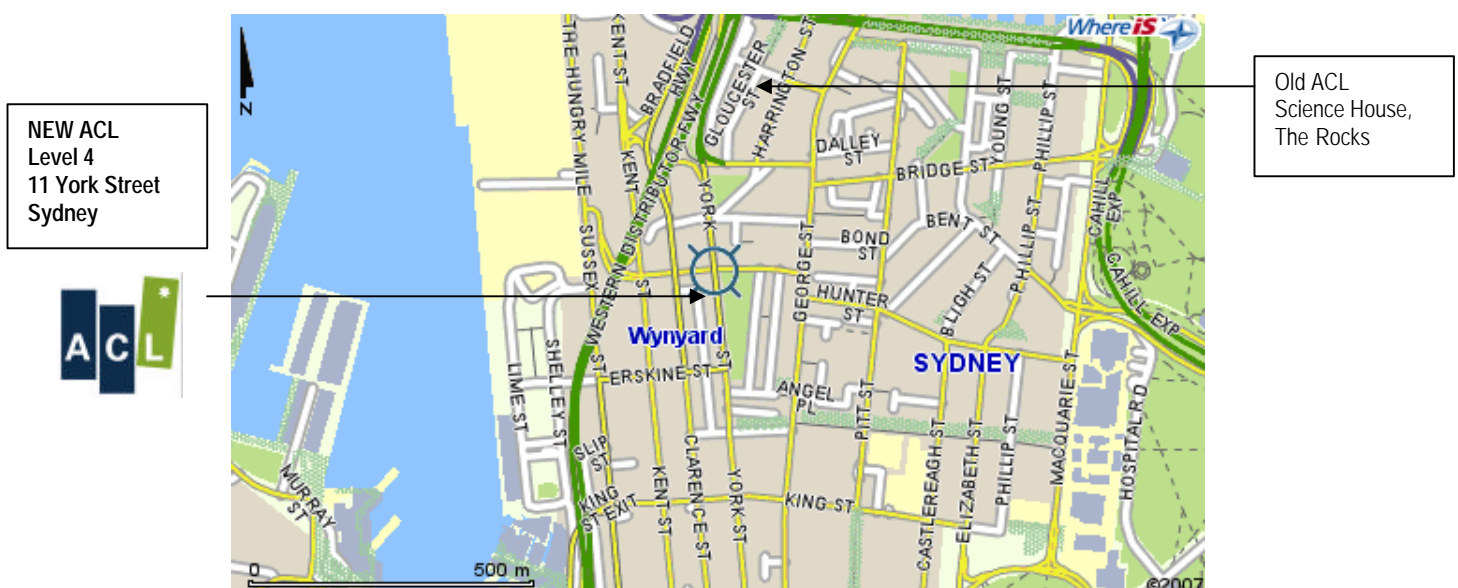

ACL on the move to Wynyard

ACL has relocated from Science House, The Rocks, to a new Education Precinct in York Street, Sydney.

FROM 28 MAY 2007, ACL'S NEW ADDRESS AND CONTACT DETAILS ARE:

Level 4, 11 York Street
Sydney NSW 2000
T +61 2 9252 3788
F + 61 2 9252 3799
E enquiry@acl.edu.au W www.acl.edu.au

WHAT IS THE PRECINCT?

The Precinct is an iconic education hub within Sydney housing a number of IBT businesses including:

- LEVEL 4 ACL Sydney English Centre
- LEVEL 2 Macquarie City College (MCC)
- LEVEL 5 Australian College of Applied Psychology (ACAP)

The new Education Precinct will incorporate selected retail and commercial tenants on Level 1 (opening October 2007).

WHERE IS THE PRECINCT?

The Precinct is located at *Wynyard Green* (11 York Street, Sydney) in Sydney's central business district.

ADVANTAGES OF THE NEW LOCATION

- Larger, modern campus
- Central and convenient location! Above Wynyard train station and across the road from one of Sydney's major bus terminals, both servicing metropolitan Sydney
- Close to Sydney's various shops, banks, cafes, cinemas and bars.