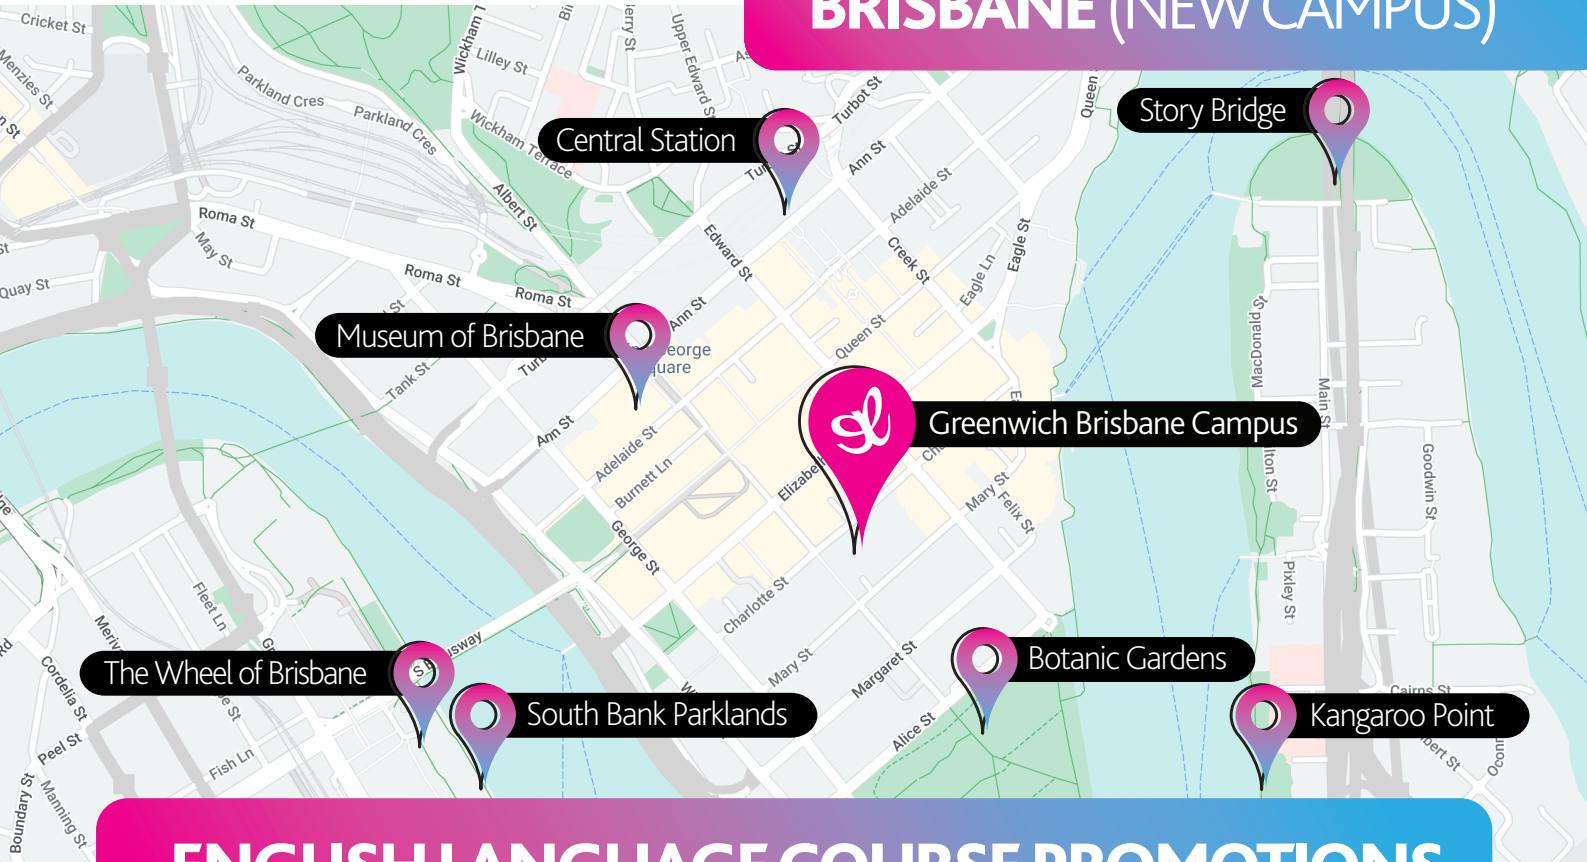

BRISBANE (NEW CAMPUS)

ENGLISH LANGUAGE COURSE PROMOTIONS

DAY COURSE

Monday - Friday
(9:00 am - 3:00 pm)

1 - 11 weeks **$315** per week

12 - 23 weeks **$305** per week

24 - 35 weeks **$295** per week

36+ weeks **$285** per week

EVENING COURSE

Monday - Friday
(4:30 pm - 9:00 pm)

All durations

Regular price:

~~$225~~
per week

Promo price:

$210
per week

SPECIAL

ENROL
12 TO 47 WEEKS

+ 2 WEEKS FREE!

ENROL
48 WEEKS PLUS

+ 4 WEEKS FREE!

For course commencements prior to
31st December 2022

GAP YEAR SPECIAL

24+ weeks day:

- No Enrolment fee
- All Cambridge exams free

WORKING HOLIDAY SPECIAL

12+ weeks:

- No Enrolment fee

17 weeks:

- $285 per week

PACKAGE

+4 WEEKS FREE OF AUSTRALIAN SURVIVAL ENGLISH

*Course to be taken **prior to departure** and post visa grant.
Not negotiable or redeemable in any way. Applies for packages
with a minimum course length of **12 weeks**.

Enrolment Fee: $230 | Material Fee: $10 per week (Min.$60 - Max.$400)

Your success starts at Greenwich | greenwichcollege.edu.au | sales@greenwichcollege.edu.au